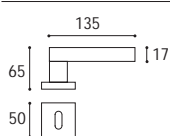

Cromo lucido  
Polished chrome

Maniglia con placca rettangolare K 8 x 90  
Door handle with rectangular plate K 8 x 90

Cod. 119 CC 01 RQ  
€ 75,30

Cod. 119 CS 01 RQ  
€ 68,10

Maniglia con rosetta e bocchetta quadrata  
Door handle with square rosette and key hole