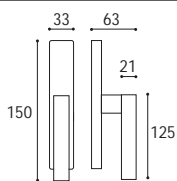

Cremonese EZ con placca rettangolare
e impugnatura maniglia
Window handle EZ with rectangular plate

Cod. 175 CS 59 RQ
€ 24,40

Cod. 175 CL 59 RQ
€ 24,40