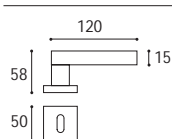

Maniglia con rosetta e bocchetta quadrata
Door handle with square rosette and key hole

Cod. 01 OL 16 50 RQ
€ 63,90

Maniglia con rosetta e bocchetta quadrata **yale**
Door handle with square rosette and key hole **yale**

Cod. 01 OL 17 50 RQ
€ 63,90