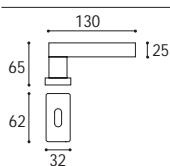

Maniglia con rosetta e bocchetta rettangolare
Door handle with rectangular rosette and key hole

Cod. 110 CS 16 RR
€ 70,70

Cod. 110 CL 16 RR
€ 70,70

Maniglia con rosetta e bocchetta **yale** rettangolare
Door handle with rectangular rosette and key hole **yale**

Cod. 110 CS 17 RR
€ 70,70

Cod. 110 CL 17 RR
€ 70,70