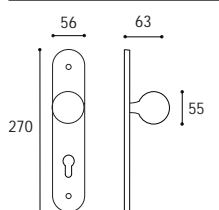

**GIOCHI PER MARTELLINE**  
pag. 346

---

Cromo satinato  
Satined chrome

Cromo lucido  
Polished chrome

Ottone lucido  
Polished brass

Ottone satinato  
Satined brass

PVD  
PVD

Pomolo esterno fisso placca **yale** 8 x 85 e maniglia interna Derby **destra** (come foto)  
Outside fixed knob on cylinder plate 8 x 85 and door **right** handle Derby inside