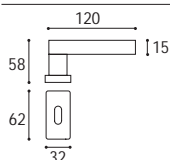

Maniglia con rosetta e bocchetta rettangolare
Door handle with rectangular rosette and key hole

Cod. 01 CC 16 RR
€ 48,90

Maniglia con rosetta e bocchetta **yale** rettangolare
Door handle with rectangular rosette and key hole **yale**

Cod. 01 CC 17 RR
€ 48,90