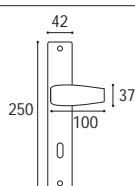

Maniglia con placca rettangolare k 8 x 90
Door handle with rectangular plate k 8 x 90

Cod. 181 CS 01 RQ
€ 69,90

Maniglia con placca rettangolare k 8 x 85 yale
Door handle with rectangular plate k 8 x 85 yale

Cod. 181 CS 03 RQ
€ 69,90