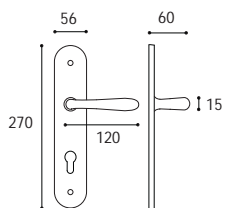

Pomolo esterno fisso placca **yale** 8 x 85 e maniglia interna Derby **sinistra**
Outside fixed knob on cylinder plate 8 x 85 and door **left** handle Derby inside

Cod. 79 CS 03 13 SX
€ 83,40

Cod. 79 CL 03 13 SX
€ 83,40

Cod. 79 OL 03 13 SX
€ 73,30

Cod. 79 OS 03 13 SX
€ 73,30

Cod. 79 PV 03 13 SX
€ 146,80

A richiesta il set può essere fornito con altri modelli di maniglia interne e con foro per indicatore sulla placca.
On request the set can be supplied with a different door handle inside and with hole for indicator on the plate.