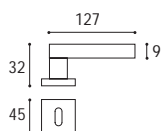

Guarnitura collo basso con rosetta e bocchetta quadrata
Door handle with short neck with square rosette and key hole

Cod. 165 CS 16 RQ CB
€ 54,50