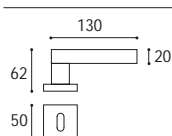

Maniglia con rosetta e bocchetta quadrata  
Door handle with square rosette and key hole

Cod. 153 MC 16 50 RQ  
**€ 46,20**

Maniglia con rosetta e bocchetta quadrata **yale**  
Door handle with square rosette and key hole **yale**