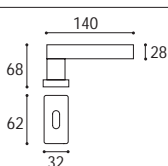

Maniglia con rosetta e bocchetta rettangolare
Door handle with rectangular rosette and key hole

Cod. 183 CS 16 RR
€ 54,10

Cod. 183 CL 16 RR
€ 54,10

Cod. 183 NO 16 RR
€ 54,10