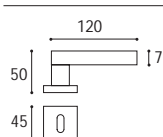

Cromo satinato  
Satined chrome

Nero opaco  
Black matt

Maniglia con rosetta e bocchetta quadrata  
Door handle with square rosette and key hole

Cod. 187 CS 16 RQ  
€ 38,50

Cod. 187 NO 16 RQ  
€ 38,50

Maniglia con rosetta e bocchetta quadrata yale  
Door handle with square rosette and key hole yale