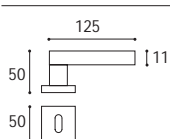

Milk & coffee  
Milk & coffee

Maniglia con rosetta e bocchetta quadrata  
Door handle with square rosette and key hole

Cod. 195 MC 16 50 RQ  
**€ 54,10**

Maniglia con rosetta e bocchetta quadrata **yale**  
Door handle with square rosette and key hole **yale**