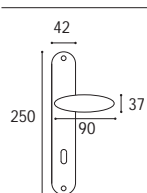

Cremonese EZ  
Window handle EZ

Materiale: Zircal  
Material: Zircal

Cromo satinato  
Satinated chrome

Cromo lucido  
Polished chrome

Oro lucido  
Polished gold

Maniglia con placca k 8 x 90  
Door handle with plate k 8 x 90