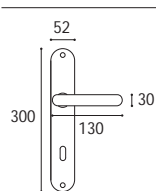

Materiale: Zircal  
Material: Zircal

Oro lucido  
Polished gold

Maniglia con placca k 8 x 90  
Door handle with plate k 8 x 90

Cod. 146 OL 01  
**€ 74,50**

Maniglia con placca k 8 x 85 yale  
Door handle with plate k 8 x 85 yale