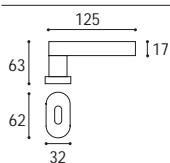

Maniglia con rosetta e bocchetta ovale
Door handle with oval rosette and key hole

Cod. 98 CC 19 SW
€ 84,20

Maniglia con rosetta e bocchetta yale ovale
Door handle with oval rosette and key hole yale

Cod. 98 CC 20 SW
€ 84,20