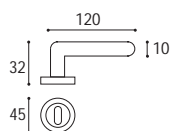

Guarnitura collo basso con rosetta e bocchetta
Door handle with short neck with rosette and key hole

Cod. 13 CS 16 CB
€ 37,10

Cod. 13 CL 16 CB
€ 37,10

Cod. 13 OL 16 CB
€ 37,20

Guarnitura collo basso con rosetta e bocchetta **yale**
Door handle with short neck with rosette and key hole **yale**

Cod. 13 CS 17 CB
€ 37,10

Cod. 13 CL 17 CB
€ 37,10

Cod. 13 OL 17 CB
€ 37,20