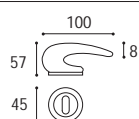

Maniglia con placca rettangolare k 8 x 85 yale  
*Door handle with rectangular plate k 8 x 85 yale*

Cod. 181 CS 03 RQ  
**€ 69,90**

Maniglia con rosetta e bocchetta tonda Ø 45 mm  
*Door handle with rosette and key hole Ø 45 mm*