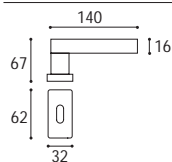

Maniglia con rosetta e bocchetta rettangolare
Door handle with rectangular rosette and key hole

Cod. 164 CC 16 RR
€ 68,10

Cod. 164 CS 16 RR
€ 68,10

Maniglia con rosetta e bocchetta **yale** rettangolare
Door handle with rectangular rosette and key hole **yale**

Cod. 164 CC 17 RR
€ 68,10

Cod. 164 CS 17 RR
€ 68,10