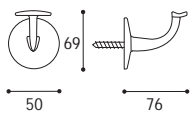

Cod. 13 OL 64  
€ 8,30

Materiale: Zircal  
Material: Zircal

Cromo satinato  
Satinated chrome

Cromo lucido  
Polished chrome

Oro lucido  
Polished gold

Brunito antico  
Old burnished

TONDO - Supporto corrimano  
ROUND - Handrail support