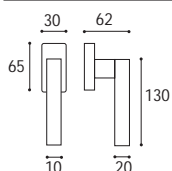

Maniglia per finestra DK K 7 x 40 rosetta rettangolare
Window handle DK K 7 x 40 rectangular rose

Cod. 153 MC 35 RQ
€ 25,30

Su richiesta disponibile anche con: • Placca ovale • Rosetta tonda • Rosetta ovale
Available on request with: • Oval plate • Round rose • Oval rose