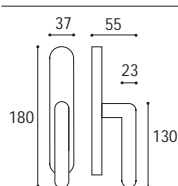

Cremonese EZ con impugnatura maniglia
Window handle EZ

Cod. 03 CS 59
€ 26,80

Cod. 03 OL 59
€ 26,80

Cod. 03 OY 59
€ 26,80

Cremonese EZ+7 con impugnatura maniglia
Window handle EZ+7

Cod. 03 CS 60
€ 26,80

Cod. 03 OL 60
€ 26,80

Cod. 03 OY 60
€ 26,80

Martellina K 7 con impugnatura maniglia
Window handle K 7

Cod. 03 CS 58
€ 26,80

Cod. 03 OL 58
€ 26,80

Cod. 03 OY 58
€ 26,80