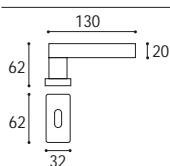

Maniglia con rosetta e bocchetta rettangolare
Door handle with rectangular rosette and key hole

Cod. 153 CC 16 RR
€ 46,20

Cod. 153 CS 16 RR
€ 46,20

Cod. 153 CL 16 RR
€ 46,20

Cod. 153 NO 16 RR
€ 46,20