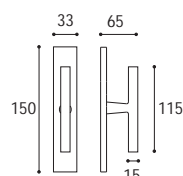

Cremonese EZ con placca rettangolare
Window handle EZ with rectangular plate

Cod. 01 OL 29 RQ
€ 32,20