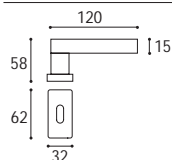

Maniglia con rosetta e bocchetta rettangolare
Door handle with rectangular rosette and key hole

Cod. 01 OL 16 RR
€ 63,90

Maniglia con rosetta e bocchetta **yale** rettangolare
Door handle with rectangular rosette and key hole **yale**

Cod. 01 OL 17 RR
€ 63,90