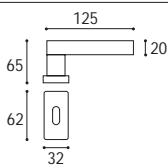

Maniglia con rosetta e bocchetta rettangolare
Door handle with rectangular rosette and key hole

Cod. 166 CS 16 RR
€ 48,90

Cod. 166 CL 16 RR
€ 48,90

Cod. 166 NO 16 RR
€ 48,90

Maniglia con rosetta e bocchetta **yale** rettangolare
Door handle with rectangular rosette and key hole **yale**

Cod. 166 CS 17 RR
€ 48,90

Cod. 166 CL 17 RR
€ 48,90

Cod. 166 NO 17 RR
€ 48,90