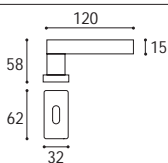

Maniglia con rosetta e bocchetta rettangolare
Door handle with rectangular rosette and key hole

Cod. 01 CS 16 RR
€ 48,90

Cod. 01 CL 16 RR
€ 48,90

Cod. 01 NL 16 RR
€ 48,90

Maniglia con rosetta e bocchetta yale rettangolare
Door handle with rectangular rosette and key hole yale

Cod. 01 CS 17 RR
€ 48,90

Cod. 01 CL 17 RR
€ 48,90

Cod. 01 NL 17 RR
€ 48,90