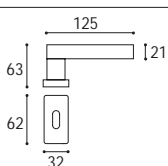

Maniglia con rosetta e bocchetta rettangolare
Door handle with rectangular rosette and key hole

Cod. 175 CS 16 RR
€ 35,10

Cod. 175 CL 16 RR
€ 35,10

Maniglia con rosetta e bocchetta **yale** rettangolare
Door handle with rectangular rosette and key hole **yale**

Cod. 175 CS 17 RR
€ 35,10

Cod. 175 CL 17 RR
€ 35,10