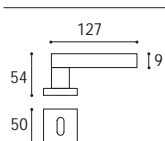

Maniglia con rosetta e bocchetta quadrata  
Door handle with square rosette and key hole

Cod. 165 MC 16 50 RQ  
**€ 35,10**

Maniglia con rosetta e bocchetta quadrata **yale**  
Door handle with square rosette and key hole **yale**