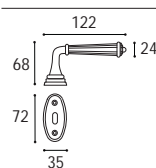

Maniglia con rosetta e bocchetta ovale v.v.
Door handle with oval rosette and key hole

Cod. 96 OL 22
€ 74,80

Cod. 96 OY 22
€ 89,90

Maniglia con rosetta e bocchetta yale ovale v.v.
Door handle with oval rosette and key hole yale

Cod. 96 OL 23
€ 74,80

Cod. 96 OY 23
€ 89,90