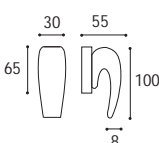

Maniglia per finestra DK k 7 x 40 rosetta rettangolare
Window handle DK k 7 x 40 rectangular rose

Cod. 181 CS 35 RQ
€ 42,00

Cod. 181 CL 35 RQ
€ 49,00