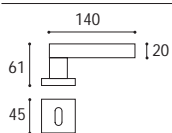

Maniglia con rosetta e bocchetta quadrata
Door handle with square rosette and key hole

Cod. 178 CC 16 RQ
€ 35,10

Cod. 178 CS 16 RQ
€ 35,10

Cod. 178 CL 16 RQ
€ 35,10

Maniglia con rosetta e bocchetta quadrata yale
Door handle with square rosette and key hole yale

Cod. 178 CC 17 RQ
€ 35,10

Cod. 178 CS 17 RQ
€ 35,10

Cod. 178 CL 17 RQ
€ 35,10