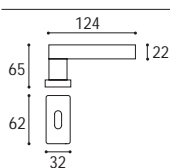

Maniglia con rosetta e bocchetta rettangolare
Door handle with rectangular rosette and key hole

Cod. 114 CC 16 RR
€ 79,40

Maniglia con rosetta e bocchetta **yale** rettangolare
Door handle with rectangular rosette and key hole **yale**

Cod. 114 CC 17 RR
€ 79,40