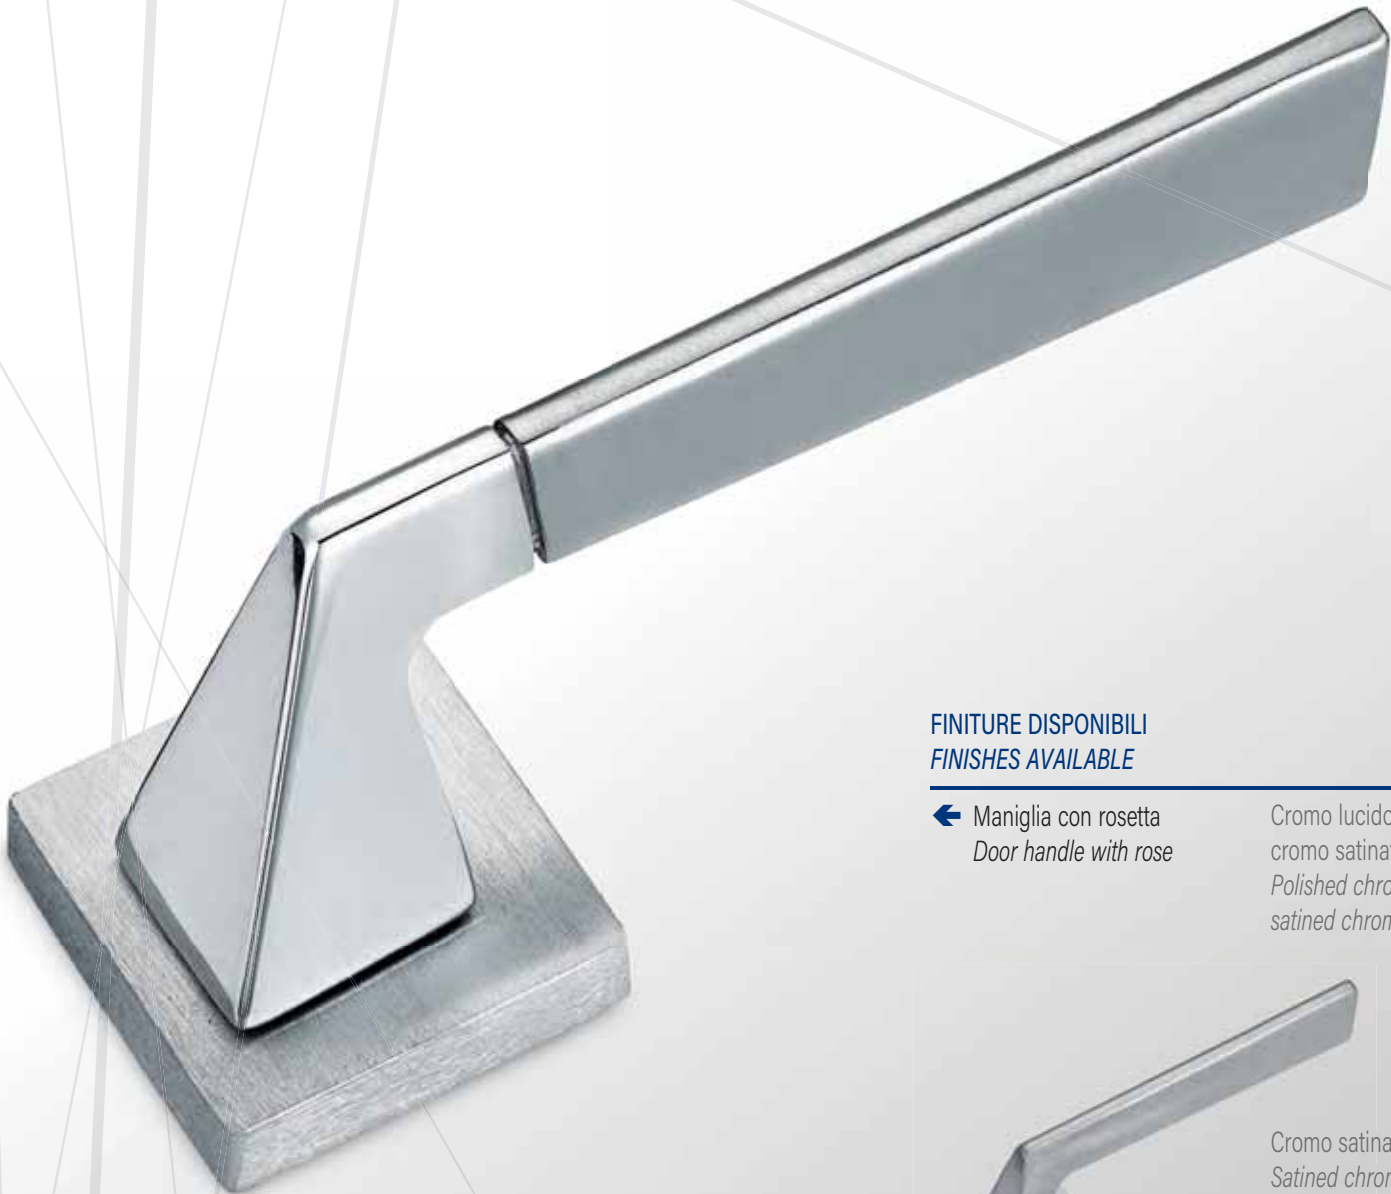

SERIE ENGEL

FINITURE DISPONIBILI FINISHES AVAILABLE

← Maniglia con rosetta
Door handle with rose

Cromo lucido +
cromo satinato
Polished chrome +
satinated chrome