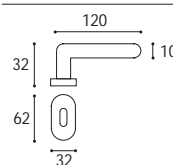

Guarnitura collo basso con rosetta e bocchetta ovale
Door handle with short neck with oval rosette and key hole

Cod. 13 CS 19 CB
€ 37,10

Cod. 13 CL 19 CB
€ 37,10

Cod. 13 OL 19 CB
€ 37,20

Guarnitura collo basso con rosetta e bocchetta ovale **yale**
Door handle with short neck with oval rosette and key hole **yale**

Cod. 13 CS 20 CB
€ 37,10

Cod. 13 CL 20 CB
€ 37,10

Cod. 13 OL 20 CB
€ 37,20