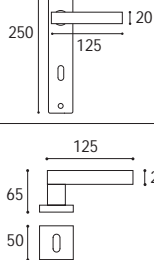

Maniglia con placca rettangolare $\text{K} 8 \times 85$ **yale**
Door handle with rectangular plate $\text{K} 8 \times 85$ **yale**

Cod. 166 CS 03 RQ
€ 54,70