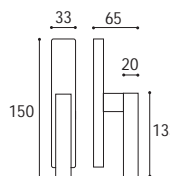

Cremonese EZ con placca rettangolare
e impugnatura maniglia
Window handle EZ with rectangular plate

Cod. 186 CC 59 RQ
€ 26,20