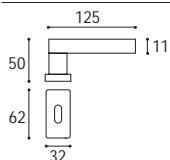

Maniglia con rosetta e bocchetta rettangolare
Door handle with rectangular rosette and key hole

Cod. 195 MC 16 RR
€ 54,10

Maniglia con rosetta e bocchetta **yale** rettangolare
Door handle with rectangular rosette and key hole **yale**

Cod. 195 MC 17 RR
€ 54,10