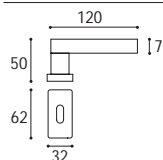

Maniglia con rosetta e bocchetta rettangolare
Door handle with rectangular rosette and key hole

Cod. 187 CS 16 RR
€ 38,50

Cod. 187 NO 16 RR
€ 38,50

Cremonese EZ con placca rettangolare
e impugnatura maniglia
Window handle EZ with rectangular plate

Cod. 187 CS 59 RQ
€ 26,80

Cod. 187 NO 59 RQ
€ 26,80