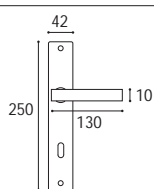

Maniglia con placca rettangolare $\text{K} 8 \times 90$
Door handle with rectangular plate $\text{K} 8 \times 90$

Cod. 140 CS 01 RQ
€ 48,30