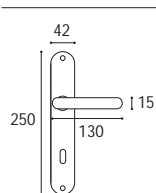

Cremonese EZ  
Window handle EZ

Materiale: Zircal  
Material: Zircal

Cromo satinato  
Satinated chrome

Oro lucido  
Polished gold

Bronzo yesterday  
Yesterday bronze

Maniglia con placca K 8 x 90  
Door handle with plate K 8 x 90