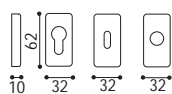

Rettangolari copriviti **yale**
Rectangular escutcheon **yale**

Cod. 32 CS 56 RR Cod. 32 CL 56 RR
€ 7.50 € 7.50

Rettangolari copriviti patent
Rectangular escutcheon patent

Cod. 32 CS 57 RR Cod. 32 CL 57 RR
€ 7.50 € 7.50

Rosetta foro tondo
Rose

Cod. 32 CS 90 RR Cod. 32 CL 90 RR
€ 7.50 € 7.50