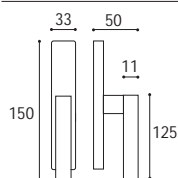

Cremonese EZ con placca rettangolare
e impugnatura maniglia
Window handle EZ with rectangular plate

Cod. 195 MC 59 RQ
€ 32,50

Cremonese EZ+7 con placca rettangolare
e impugnatura maniglia
Window handle EZ+7 with rectangular plate

Cod. 195 MC 60 RQ
€ 32,50

Martellina k 7 con placca rettangolare
e impugnatura maniglia
Window handle k 7 with rectangular plate

Cod. 195 MC 58 RQ
€ 32,50