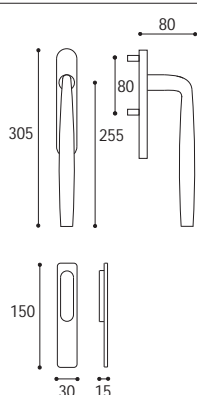

Maniglione singolo K 10 con conchiglia
Single pull handle for sliding door K 10 with closed plate

Cod. 58 CC 39 143
€ 101,50

Cod. 58 CS 39 143
€ 101,50

Cod. 58 CL 39 143
€ 101,50

Cod. 58 OL 39 143
€ 121,80

Maniglione doppio accoppiato K 10 yale
Pair of pull handles for sliding doors K 10, cylinder hole

Cod. 58 CC 40 143
€ 202,90

Cod. 58 CS 40 143
€ 202,90

Cod. 58 CL 40 143
€ 202,90

Cod. 58 OL 40 143
€ 243,50

Con meccanismo in metallo
With metallic mechanism