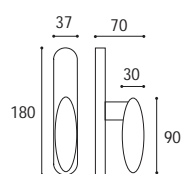

Cremonese EZ con impugnatura maniglia
Window handle EZ

Cod. 11 CS 59
€ 46,70

Cod. 11 CL 59
€ 46,70

Cod. 11 OL 59
€ 47,00

Cremonese EZ+7 con impugnatura maniglia
Window handle EZ+7

Cod. 11 CS 60
€ 46,70

Cod. 11 CL 60
€ 46,70

Cod. 11 OL 60
€ 47,00

Martellina k 7 con impugnatura maniglia
Window handle k 7

Cod. 11 CS 58
€ 46,70

Cod. 11 CL 58
€ 46,70

Cod. 11 OL 58
€ 47,00