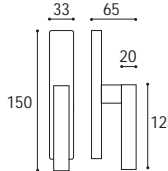

Cremonese EZ con placca rettangolare
e impugnatura maniglia
Window handle EZ with rectangular plate

Cod. 166 CS 59 RQ
€ 26,80

Cod. 166 CL 59 RQ
€ 26,80

Cod. 166 NO 59 RQ
€ 26,80