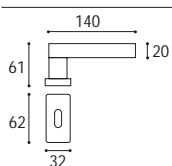

Maniglia con rosetta e bocchetta rettangolare
Door handle with rectangular rosette and key hole

Cod. 178 CC 16 RR
€ 35,10

Cod. 178 CS 16 RR
€ 35,10

Cod. 178 CL 16 RR
€ 35,10

Maniglia con rosetta e bocchetta yale rettangolare
Door handle with rectangular rosette and key hole yale

Cod. 178 CC 17 RR
€ 35,10

Cod. 178 CS 17 RR
€ 35,10

Cod. 178 CL 17 RR
€ 35,10