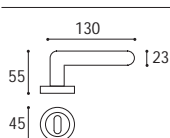

Maniglia con placca K 8 x 85 yale
Door handle with plate K 8 x 85 yale

Cod. 03 CS 03
€ 41,20

Cod. 03 OL 03
€ 41,20

Cod. 03 OY 03
€ 41,20

Maniglia con placca K 8 x 70
Door handle with plate K 8 x 70

Cod. 03 CS 02
€ 41,20

Cod. 03 OL 02
€ 41,20

Cod. 03 OY 02
€ 41,20