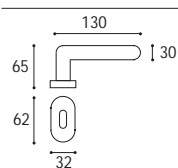

Maniglia con rosetta e bocchetta ovale
Door handle with oval rosette and key hole

Cod. 146 OL 19
€ 74,50

Maniglia con rosetta e bocchetta yale ovale
Door handle with oval rosette and key hole yale

Cod. 146 OL 20
€ 74,50