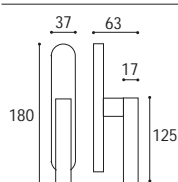

Cremonese EZ con impugnatura maniglia
Window handle EZ

Cod. 98 CC 59 SW
€ 47,70

Cremonese EZ+7 con impugnatura maniglia
Window handle EZ+7

Cod. 98 CC 60 SW
€ 47,70

Martellina $\text{k} 7$ con impugnatura maniglia
Window handle $\text{k} 7$

Cod. 98 CC 58 SW
€ 47,70