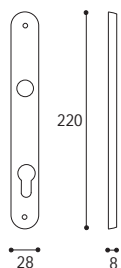

Materiale: Ottone  
Material: Brass

Cromo satinato  
Satinated chrome

Cromo lucido  
Polished chrome

Ottone lucido  
Polished brass

Placca mm 85 **yale**  
Plate mm 85 cylinder key hole

Cod. 36 CS 03  
**€ 11,90**