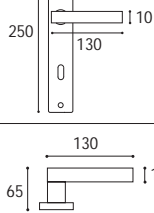

Maniglia con placca rettangolare $\text{K} 8 \times 85$ **yale**
Door handle with rectangular plate $\text{K} 8 \times 85$ **yale**

Cod. 140 CS 03 RQ
€ 48,30

Maniglia con rosetta e bocchetta quadrata
Door handle with square rosette and key hole

Cod. 140 CS 16 RQ
€ 42,40

Cod. 140 NO 16 RQ
€ 42,40

Maniglia con rosetta e bocchetta quadrata **yale**
Door handle with square rosette and key hole **yale**

Cod. 140 CS 17 RQ
€ 42,40

Cod. 140 NO 17 RQ
€ 42,40

Maniglia con rosetta e bocchetta rettangolare
Door handle with rectangular rosette and key hole

Cod. 140 CS 16 RR
€ 42,40

Cod. 140 NO 16 RR
€ 42,40

Maniglia con rosetta e bocchetta **yale** rettangolare
Door handle with rectangular rosette and key hole **yale**

Cod. 140 CS 17 RR
€ 42,40

Cod. 140 NO 17 RR
€ 42,40