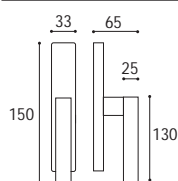

Cremonese EZ con placca rettangolare
e impugnatura maniglia
Window handle EZ with rectangular plate
and handle grip

Cod. 110 CS 59 RQ
€ 32,90

Cod. 110 CL 59 RQ
€ 32,90

Cremonese EZ+7 con placca rettangolare
e impugnatura maniglia
Window handle EZ+7 with rectangular plate
and handle grip

Cod. 110 CS 60 RQ
€ 32,90

Cod. 110 CL 60 RQ
€ 32,90

Martellina $\text{K} 7$ con placca rettangolare
e impugnatura maniglia
Window handle $\text{K} 7$ with rectangular plate
and handle grip

Cod. 110 CS 58 RQ
€ 32,90

Cod. 110 CL 58 RQ
€ 32,90