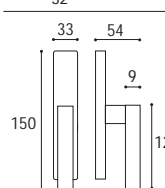

Maniglia con rosetta e bocchetta **yale** rettangolare
Door handle with rectangular rosette and key hole **yale**

Cod. 165 MC 17 RR
€ 35,10

Cremonese EZ con placca rettangolare
e impugnatura maniglia
Window handle EZ with rectangular plate

Cod. 165 MC 59 RQ
€ 24,40

Cremonese EZ+7 con placca rettangolare
e impugnatura maniglia
Window handle EZ+7 with rectangular plate

Cod. 165 MC 60 RQ
€ 24,40

Martellina k 7 con placca rettangolare
e impugnatura maniglia
Window handle k 7 with rectangular plate

Cod. 165 MC 58 RQ
€ 24,40