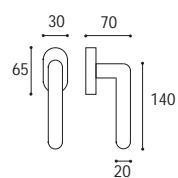

Maniglia per finestra DK k 7 x 40
Window handle DK k 7 x 40

Cod. 26 AS 35
€ 49,70