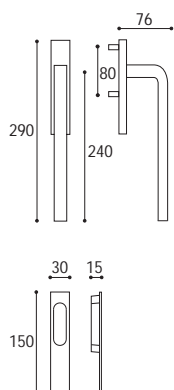

Maniglione singolo k 10 con conchiglia
Single pull handle for sliding door k 10 with closed plate

Cod. 58 CS 39 153
€ 101,50

Cod. 58 NO 39 153
€ 101,50

Maniglione doppio accoppiato k 10 yale
Pair of pull handles for sliding doors k 10, cylinder hole

Cod. 58 CS 40 153
€ 202,90

Cod. 58 NO 40 153
€ 202,90

Con meccanismo in metallo
With metallic mechanism