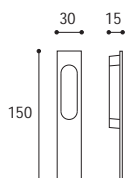

Materiale: Zircal
Material: Zircal

■ Nero opaco
Black matt

□ Bianco opaco
White matt

Maniglione singolo k 10 con conchiglia
Single pull handle for sliding door k 10 with closed plate

Cod. 58 NO 39 01
€ 125,30

Cod. 58 BI 39 01
€ 125,30

Maniglione doppio accoppiato k 10 yale
Pair of pull handles for sliding doors k 10, cylinder hole

Cod. 58 NO 40 01
€ 250,50

Cod. 58 BI 40 01
€ 250,50

Con meccanismo in metallo
With metallic mechanism