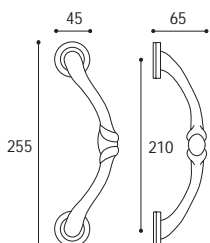

Cromo satinato  
Satinated chrome

Oro lucido  
Polished gold

Brunito antico  
Old burnished

Bronzo yesterday  
Yesterday bronze

Maniglione singolo  
Door pull handle

Cod. 22 CS 43  
€ 55,00

Cod. 22 OL 43  
€ 77,00