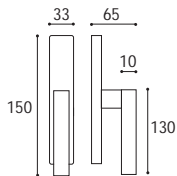

Cremonese EZ con placca rettangolare
e impugnatura maniglia
Window handle EZ with rectangular plate

Cod. 140 CS 59 RQ
€ 29,40

Cod. 140 NO 59 RQ
€ 29,40