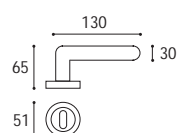

Maniglia con rosetta e bocchetta
Door handle with rosette and key hole

Cod. 146 OL 16
€ 74,50

Maniglia con rosetta e bocchetta yale
Door handle with rosette and key hole yale

Cod. 146 OL 17
€ 74,50