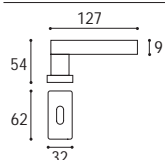

Maniglia con rosetta e bocchetta rettangolare
Door handle with rectangular rosette and key hole

Cod. 165 MC 16 RR
€ 35,10