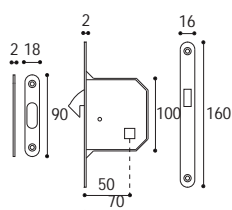

CARATTERISTICHE TECNICHE

- Facilità di montaggio con vite in testa
- Nessuna sporgenza porta
- Gancio serratura con rientro automatico in emergenza
- Ampia gamma di finiture
- Corpo serratura monoblocco pressofuso
- Corpo serratura chiusura ermetica

TECHNICAL INFORMATION

- Easy to assemble, with screw on top
- No projection on the door panel
- Lock hook with automatic release in case of emergency
- Various finishings available
- Die-casting monobloc lock central part
- lock central part with hermetic seal