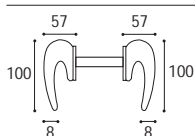

Bilancino k 8 per attacco vetro
A pair of levers k 8 for glass

Cod. 181 CS 00
€ 52,70

Cod. 181 CL 00
€ 64,20