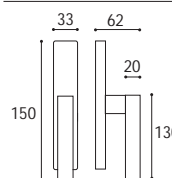

Cremonese EZ con placca rettangolare
e impugnatura maniglia
Window handle EZ with rectangular plate

Cod. 153 MC 59 RQ
€ 25,30