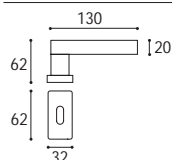

Maniglia con rosetta e bocchetta rettangolare
Door handle with rectangular rosette and key hole

Cod. 153 MC 16 RR
€ 46,20

Maniglia con rosetta e bocchetta **yale** rettangolare
Door handle with rectangular rosette and key hole **yale**

Cod. 153 MC 17 RR
€ 46,20