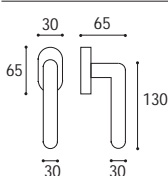

Maniglia per finestra DK k 7 x 40
Window handle DK k 7 x 40

Cod. 146 OL 35
€ 44,70