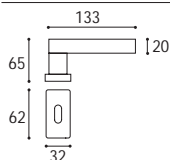

Maniglia con rosetta e bocchetta rettangolare
Door handle with rectangular rosette and key hole

Cod. 186 CC 16 RR
€ 43,60

Maniglia con rosetta e bocchetta **yale** rettangolare
Door handle with rectangular rosette and key hole yale

Cod. 186 CC 17 RR
€ 43,60