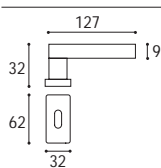

Cod. 165 CS 16 RQ CB  
**€ 54,50**

Guarnitura collo basso con rosetta e bocchetta quadrata *yale*  
Door handle with short neck with square rosette and key hole *yale*

Cod. 165 CS 17 RQ CB  
**€ 54,50**