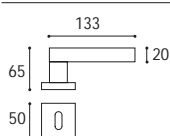

Cromo lucido +  
cromo satinato  
*Polished chrome +  
satined chrome*

Maniglia con rosetta e bocchetta quadrata  
*Door handle with square rosette and key hole*

Cod. 186 CC 16 50 RQ  
**€ 43,60**

Maniglia con rosetta e bocchetta quadrata **yale**  
*Door handle with square rosette and key hole yale*