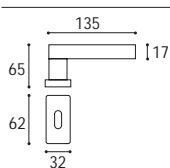

Maniglia con rosetta e bocchetta rettangolare
Door handle with rectangular rosette and key hole

Cod. 119 CC 16 RR
€ 75,30

Cod. 119 CS 16 RR
€ 68,10

Cod. 119 CL 16 RR
€ 68,10