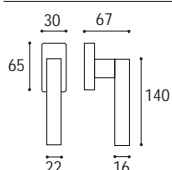

Maniglia per finestra DK 7 x 40 rosetta rettangolare
Window handle DK 7 x 40 rectangular rose

Cod. 164 CC 35 RQ
€ 41,00

Cod. 164 CS 35 RQ
€ 41,00