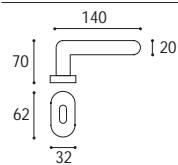

Cod. 26 AS 16  
**€ 74,80**

Maniglia con rosetta e bocchetta **yale**  
*Door handle with rosette and key hole yale*

Cod. 26 AS 17  
**€ 74,80**

Maniglia con rosetta e bocchetta ovale  
*Door handle with oval rosette and key hole*